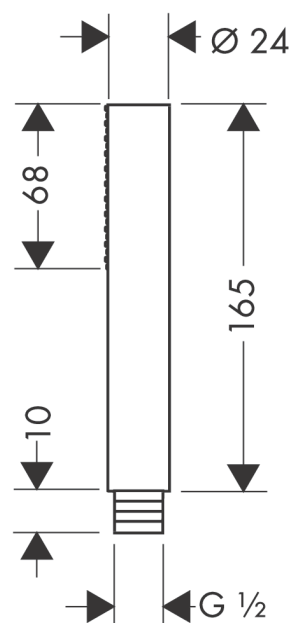

AXOR Starck Baton hand shower 1jet

Surfaces: **Chrome** Article Number: **10531000**

Description

product features

- spray type: Rain
- flow rate at 3 bar: 8 l/min
- metal cover
- rinseable dirt filter
- connection thread G 1/2
- connection dimension: DN15
- suitable for continuous flow water heaters
- not suitable for rim-/ tile-mounted mixers

Technology

Product image

Scale drawing

Flowchart